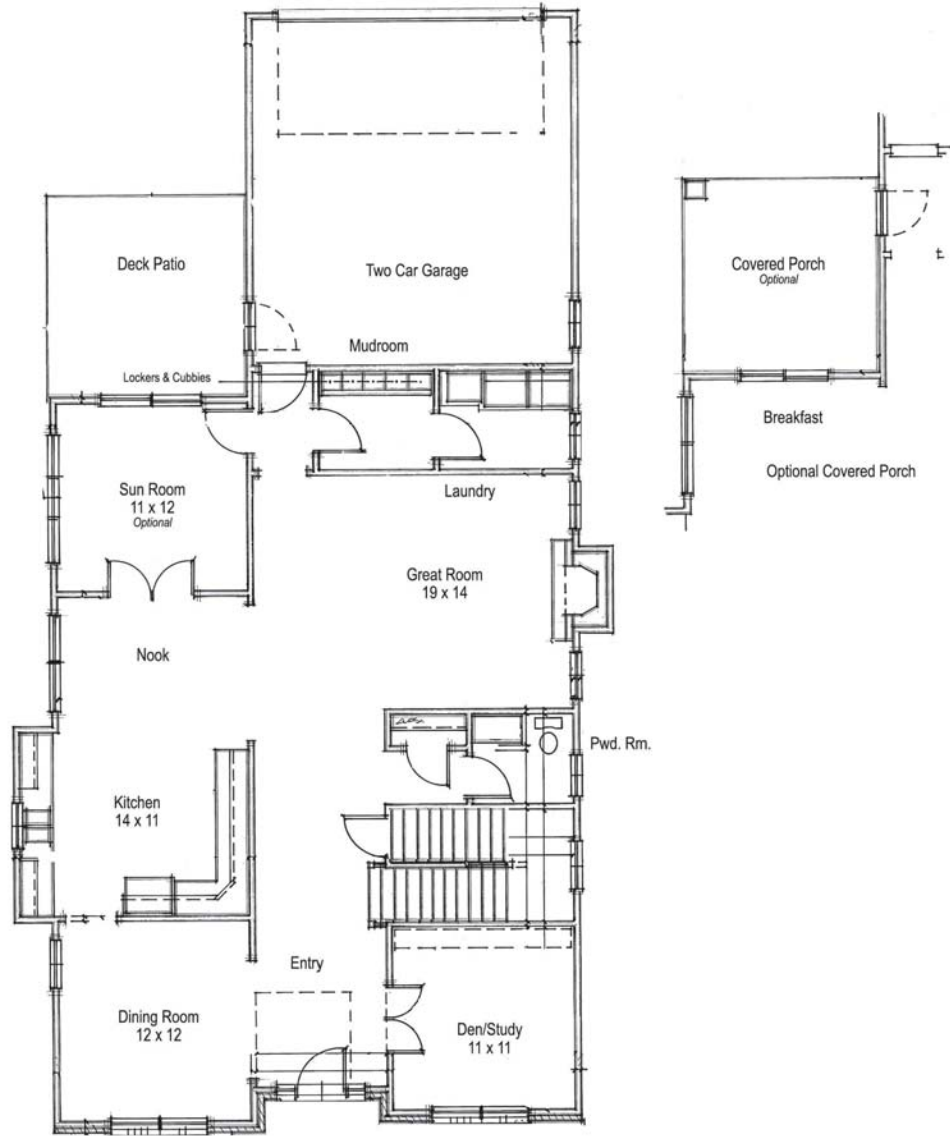

Signature Homes - Lot 123

Copyright

- Colonial Home
- 2,729 Square Foot
- Covered Front Porch
- 4 Bedrooms
- 2 Full & 1 Partial Baths
- 2 Car Attached Garage
- Great Room w/ Fireplace
- Gourmet Kitchen w/ Granite
- Decorative Moldings
- Library w/ Built-ins
- Beautiful Woodwork
- Elegant Owner Suite
- Sun Room
- Rear Patio
- Alley Load Garage
- Upgraded Landscaping
- Seneca Valley Schools
- Low Butler Co. Taxes

www.CranberryParkPlace.com

Off: 724-776-9705 24Hr Hotline: 724-776-1863

1st Floor

Mstr. Bath

2nd Floor

Optional 3 Bedroom/Open Study