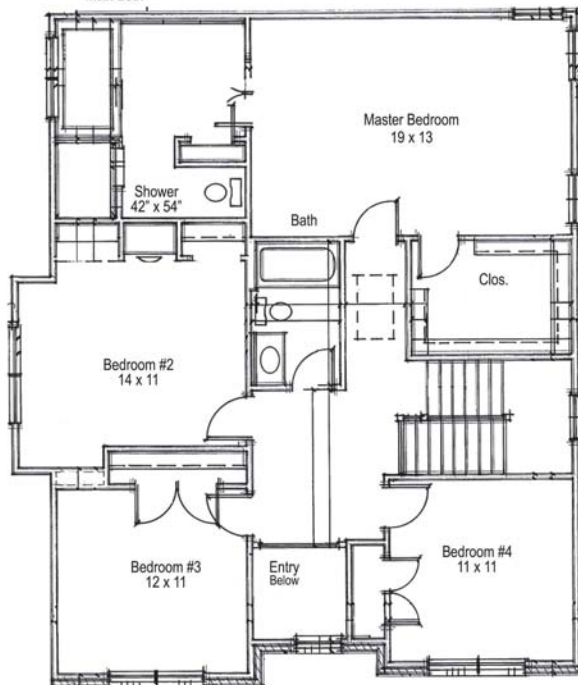

Signature Homes - Lot 123

Copyright

- Colonial Home
- 2,729 Square Foot
- Covered Front Porch
- 4 Bedrooms
- 2 Full & 1 Partial Baths
- 2 Car Attached Garage
- Great Room w/ Fireplace
- Gourmet Kitchen w/ Granite
- Decorative Moldings
- Library w/ Built-ins
- Beautiful Woodwork
- Elegant Owner Suite
- Sun Room
- Rear Patio
- Alley Load Garage
- Upgraded Landscaping
- Seneca Valley Schools
- Low Butler Co. Taxes

www.CranberryParkPlace.com

Off: 724-776-9705 24Hr Hotline: 724-776-1863

1st Floor

Mstr. Bath

2nd Floor

Optional 3 Bedroom/Open Study