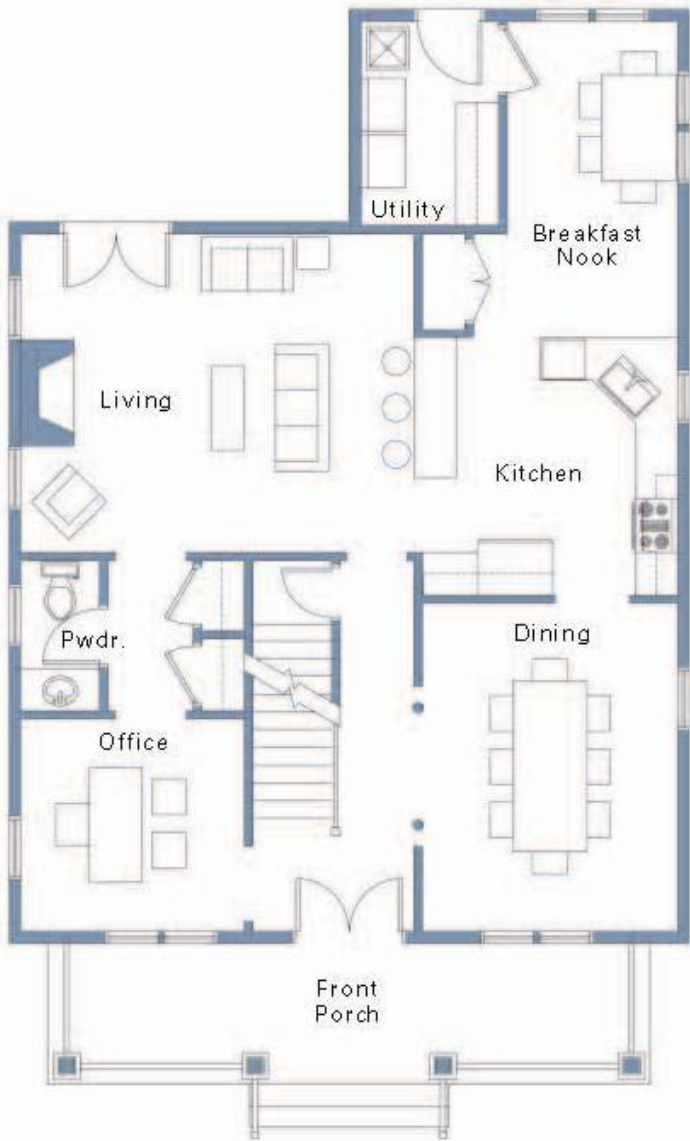

VICTORIAN ALTERNATE

COLONIAL ALTERNATE

CRAFTSMAN ALTERNATE

The Glen Eden

With 4 bedrooms and 2½ bathrooms The Glen Eden has 2,334 square feet of living space. This home is an Energy Star® Qualified Home.

The Glen Eden

FIRST FLOOR

SECOND FLOOR