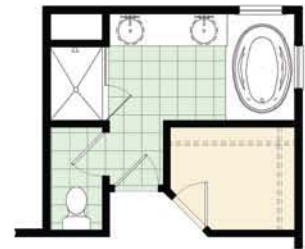

The Lexington

This inviting home plan has country styling with upscale features. The front and side covered porches add additional square feet to The Lexington's 2,438 square feet of living space. The Lexington has 4 bedroom and 2 ½ bathrooms and is an Energy Star® Qualified Home.

The Lexington

First Floor

Opt. 4 Fixture Bath

Second Floor

| | |
|------------------------|-----------------|
| First Floor | 1,204 sf |
| Second Floor | 1,234 sf |
| Total | 2,438 sf |
| 29'-4" X 68'-8" | |