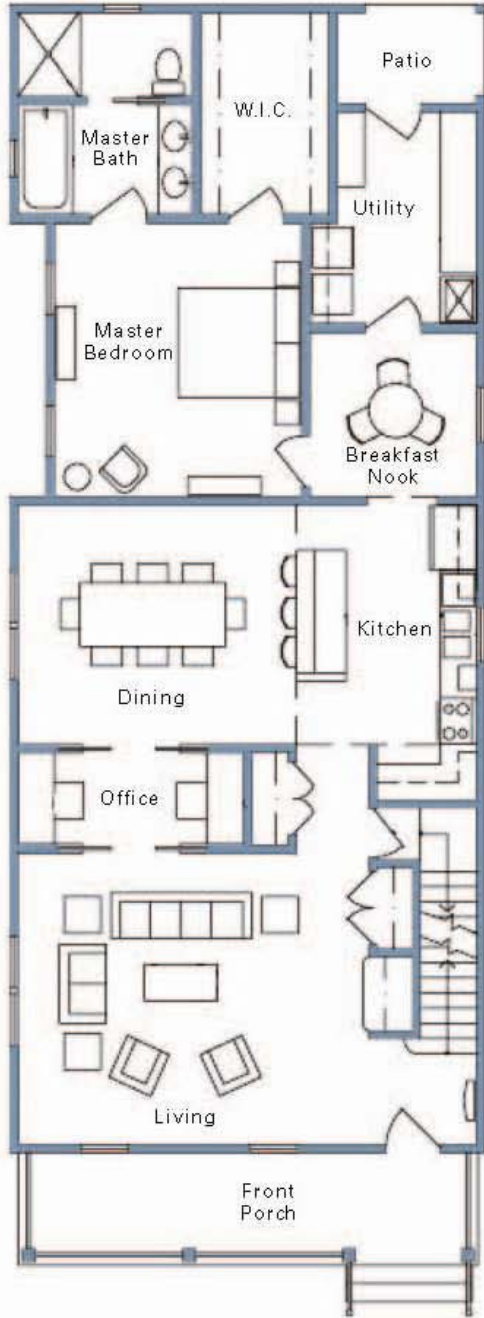

ITALIANATE ALTERNATE

VICTORIAN ALTERNATE

CRAFTSMAN ALTERNATE

# The Myoma

The Myoma is an Energy Star<sup>®</sup> Qualified Home with a first floor master. This charming home has 3 bedrooms and 2 bathrooms in its 2,146 square feet of living space.

# The Myoma

FIRST FLOOR

SECOND FLOOR