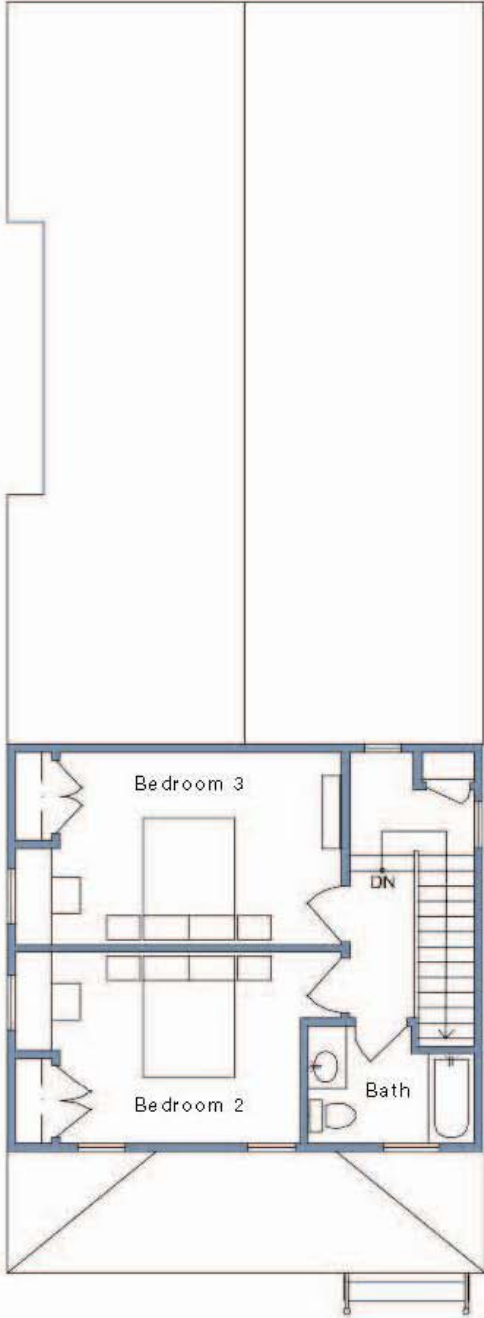

# The Myoma

The Myoma is an Energy Star<sup>®</sup> Qualified Home with a first floor master. This charming home has 3 bedrooms and 2 bathrooms in its 2,146 square feet of living space.

# The Myoma

FIRST FLOOR

SECOND FLOOR