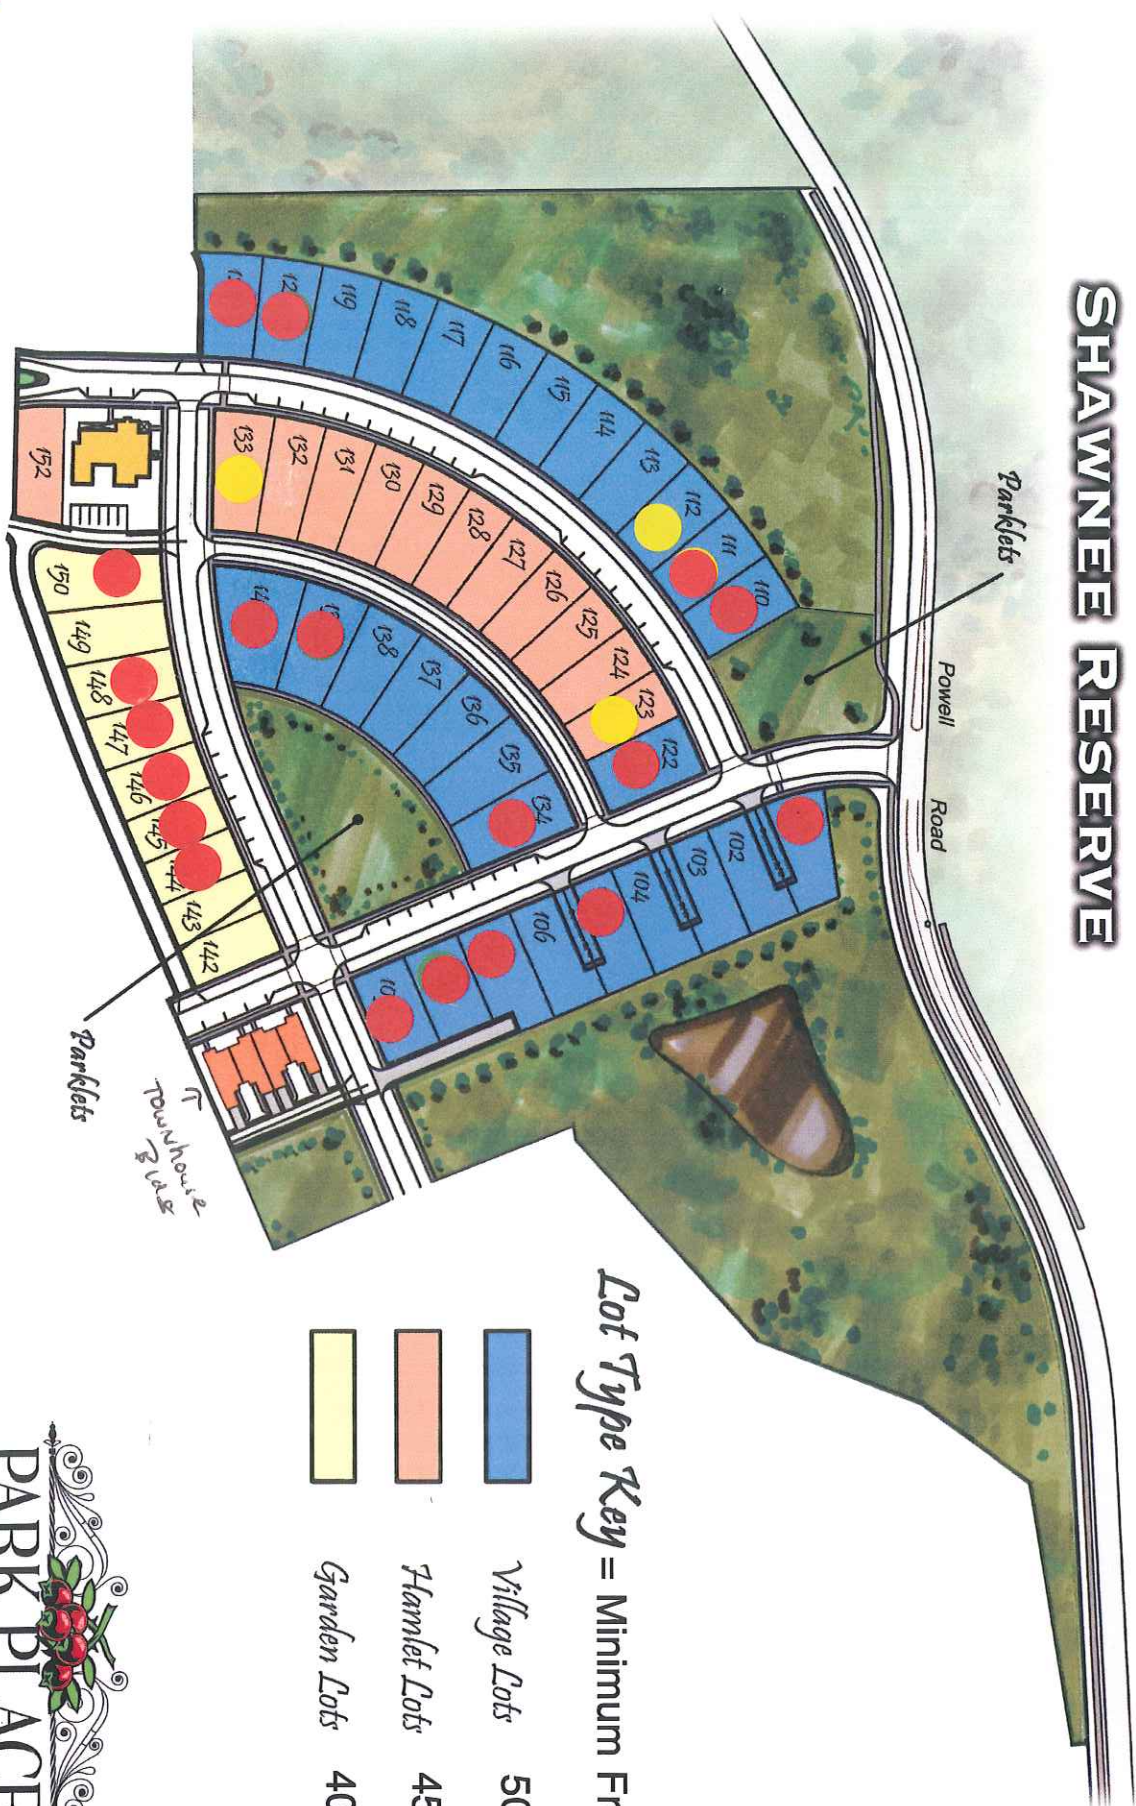

SHAWNEE RESERVE

Lot Type Key = Minimum Frontages

	Village Lots	50'
	Hamlet Lots	45'
	Garden Lots	40'

-  = Sold
-  = Under Contract
-  = Lot Deposit
-  = Spec Available

 Traditionally Living